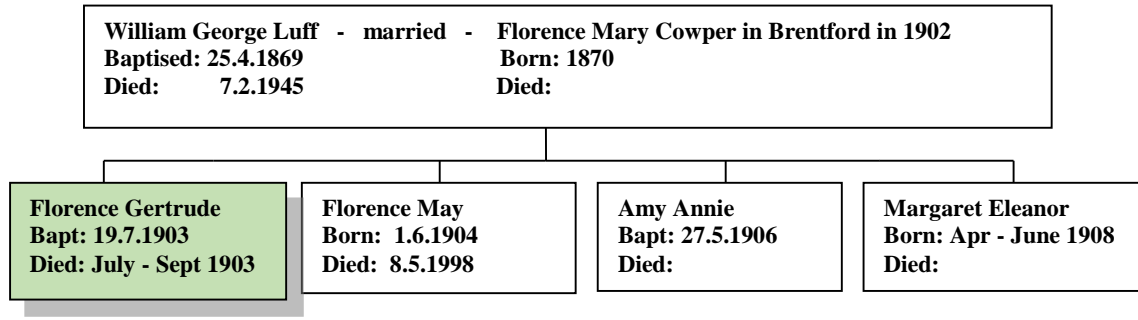

Florence Gertrude Luff 1903 - 1903

(The author's 5th Cousin once removed)
Web-site: www.mike-jl.co.uk

Family Lineage:

Florence Gertrude Luff was baptised on 1st June, 1904 in the village of Whitton near Hounslow. She was a daughter of William George and Florence Mary Luff.

Extract from the Parish Register, Whitton, 1903.

Page 80.

BAPTISMS solemnized in the Parish of <i>Whitton</i> in the County of <i>Middlesex</i> in the Year One thousand <i>nine hundred and three.</i>						
When Baptized.	Child's Christian Name.	Parents' Names.		Abode.	Quality, Trade, or Profession.	By whom the Ceremony was performed.
		Christian.	Surname.			
1903 May 9.	Edmund Noel Boileau	Edmund Clerk or Victor Alice Mary	Boileau	15 Broadfields West Hill Highgate	Domestic - at Law	Cur. Esarek
1903 June 3 rd	Alfred James	James or Elizabeth	Pearman	Kneller Rd Whitton	Mech. Garden Labourer	Wm Raymond Vicar.
1903 June 5 th	Edith May	Charles or Hannah	Aldridge	Kneller Rd Whitton	Carpenter's Labourer	Wm Raymond Vicar.
1903 June 9 th	Margaret Edith	William Thomas or Margaret	Weston	Park Place Whitton	Labourer	Wm Raymond Vicar.
1903 June 9 th	Thomas John	William Thomas or Margaret	Weston	Park Place Whitton	Labourer	Wm Raymond Vicar.
1903 June 26 th	George Kneller	George Alfred or Annie	Dean	Manil Quarters, Whitton	Serjeant, Devon Regt	Wm Raymond Vicar.
1903 July 5 th	Mabel	William or Minnie	Slaughtes	1 St George's Villa, Whitton.	Labourer	Wm Raymond Vicar.
1903 July 19 th	Florence Gertrude	William George or Florence Mary	Luff	2 Park Terrace, Nelson Road, Whitton	Carpenter	Wm Raymond <i>Fryde</i>

Continued.....

Florence Gertrude Luff died in 1903.