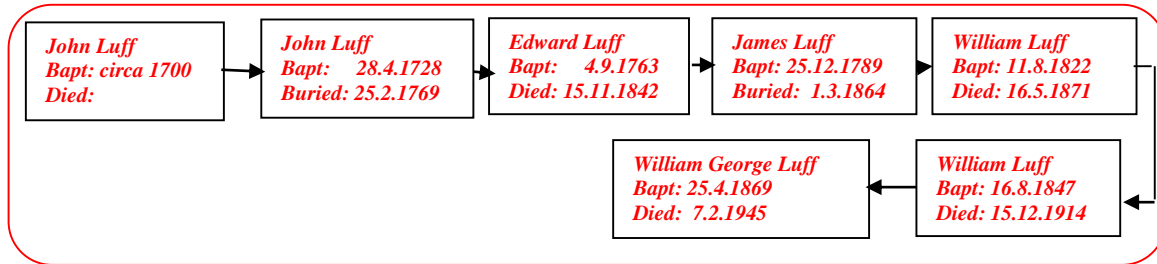

Florence Gertrude Luff 1903 - 1903

(The author's 5th Cousin once removed)
Web-site: www.mike-jl.co.uk

Family Lineage:

Florence Gertrude Luff was baptised on 1st June, 1904 in the village of Whitton near Hounslow. She was a daughter of William George and Florence Mary Luff.

Extract from the Parish Register, Whitton, 1903.

Page 80.

BAPTISMS solemnized in the Parish of <i>Whitton</i> in the County of <i>Middlesex</i> in the Year One thousand <i>nine hundred and three.</i>						
When Baptized.	Child's Christian Name.	Parents' Names.		Abode.	Quality, Trade, or Profession.	By whom the Ceremony was performed.
		Christian.	Surname.			
1903 May 9.	Edmund Noel Boileau	Edmund Clerk or Victor Alice Mary	Boileau	15 Broadfields West Hill Highgate	Domestic - at Law	Cur. Esarek
1903 June 3 rd	Alfred James	James or Elizabeth	Pearman	Kneller Rd Whitton	Mech. Garden Labourer	Wm Raymond Vicar.
1903 June 5 th	Edith May	Charles or Hannah	Aldridge	Kneller Rd Whitton	Carpenter's Labourer	Wm Raymond Vicar.
1903 June 9 th	Margaret Edith	William Thomas or Margaret	Weston	Park Place Whitton	Labourer	Wm Raymond Vicar.
1903 June 9 th	Thomas John	William Thomas or Margaret	Weston	Park Place Whitton	Labourer	Wm Raymond Vicar.
1903 June 26 th	George Kneller	George Alfred or Annie	Dean	Manil Quarters, Whitton	Serjeant, Devon Regt	Wm Raymond Vicar.
1903 July 5 th	Mabel	William or Minnie	Slaughtes	1 St George's Villa, Whitton.	Labourer	Wm Raymond Vicar.
1903 July 19 th	Florence Gertrude	William George or Florence Mary	Luff	2 Park Terrace, Nelson Road, Whitton	Carpenter	Wm Raymond <i>Fryde</i>

Continued.....

Florence Gertrude Luff died in 1903.