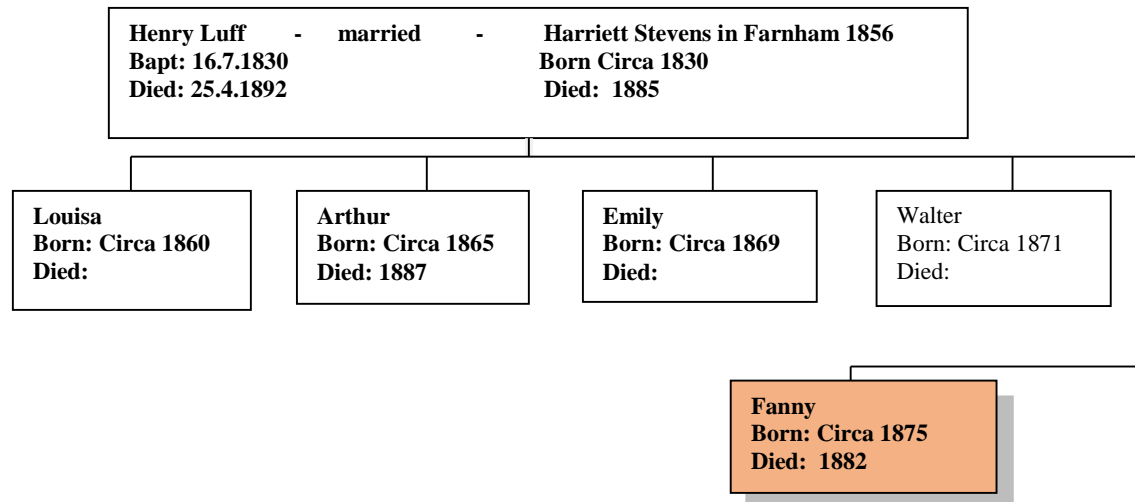

Fanny Luff 1875 - 1882

(The author's 3rd Cousin thrice removed)
Web-site: www.mike-jl.co.uk

Family Lineage:

Fanny Luff was born in Farnham, circa 1875. She is the daughter of Henry and Harriett Luff.

Continued.....

The 1881 census shows that Fanny was living with her parents at 18, Upper Church Lane, Farnham.

Fanny died in Farnham in 1882.