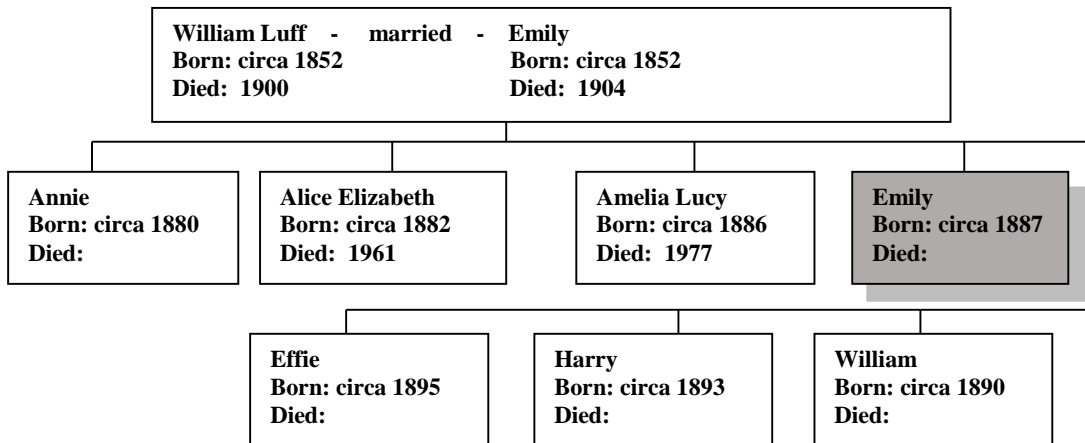

Emily Luff 1887 -

Web page www.mike-jl.co.uk

Family Lineage:

Emily Luff was born in Richmond, Surrey, in 1887. She was the daughter of William and Emily Luff.

Continued.....

The 1891 Census shows Emily, aged 4, living with her family at 4 Benns Cottages, Richmond, Surrey.

Name	Position in House	Condition	Age/Sex	Profession	Birth Place
William Luff	Head	Married	39 Male	Labourer	Richmond, Surrey
Emily Luff	Wife	Married	40? F/male		Richmond, Surrey
Alice Luff	Daughter		9 F/male		Richmond, Surrey
Amelia Luff	Daughter		5 F/male		Richmond, Surrey
Emily Luff	Daughter		4 F/male		Richmond, Surrey
William Luff	Son		1 Male		Richmond, Surrey

Emily's mother, Emily, died in Chelsea in 1904.

I have no further information about Emily Luff at the present time.

Any information, comments or observations about this history, please go to my web page www.mike-jl.co.uk