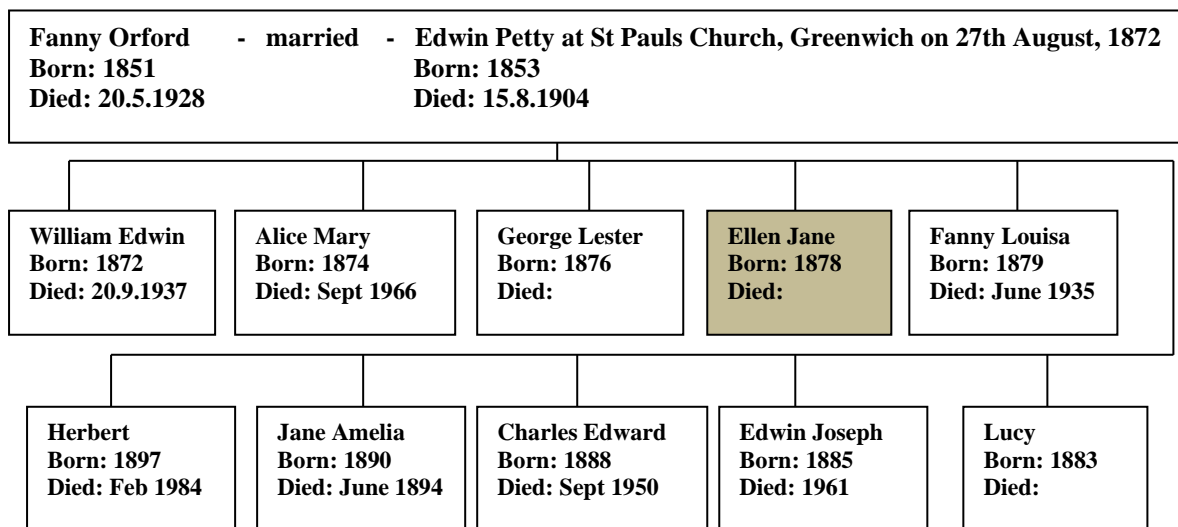

Ellen Jane Petty 1878 -

(The author's 2nd Cousin twice removed)

web-site www.mike-jl.co.uk

Family Lineage:

Ellen Jane Petty was born in Chelsea, Middlesex in 1878. She was the daughter of Fanny & Edwin Petty.