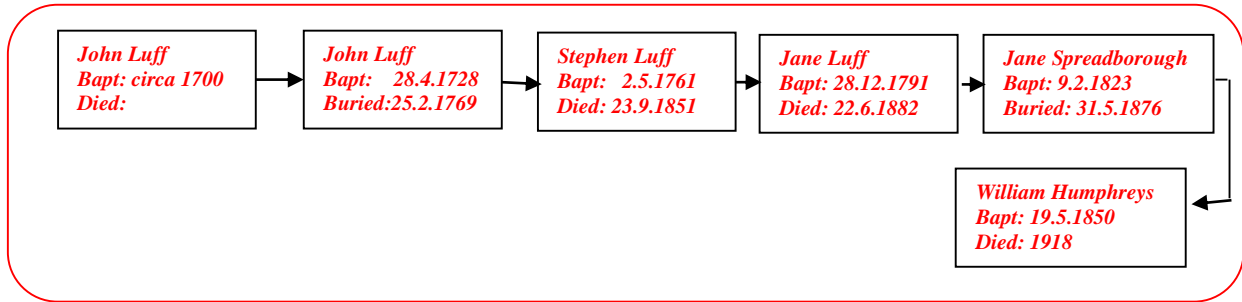

**Eleanor Humphreys 1877 -**

*(The author's 3rd Cousin twice removed)*  
Web site: [www.mike-jl.co.uk](http://www.mike-jl.co.uk)

**Family Lineage:**

Eleanor Humphreys was born in Plaistow, Essex in 1877. She is the daughter of William and Harriet Humphreys.

Continued.....

The 1881 Census shows Eleanor, aged 4, living with her family at 26 Wilberforce Street, Plaistow, West Ham, Essex.

Page 82] The undermentioned Houses are situate within the Boundaries of the

Street Name	Name	Position In House	State	Age/Sex	Employment	Birth Place
26 Wilberforce Street	William Humphreys	Head	Married	31 / Male	Sugar Refinery Lab	Richmond, Surrey
	Harriet Humphreys	Wife	Married	21 / Female		Essex, Ilford
	Eleanor Humphreys	Daughter		4 / Female		Essex, Plaistow
	Frank Humphreys	Son		1 / Male		Canning Town