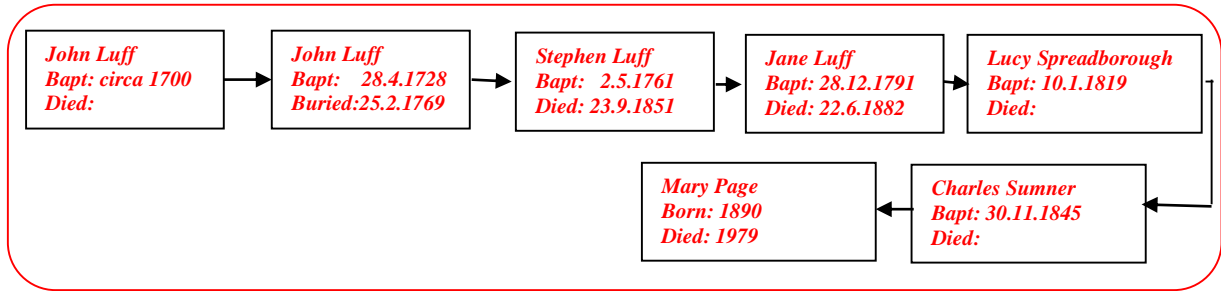

Edward C Page 1918 - 1938

(The author's 4th Cousin once removed)
Web site: www.mike-jl.co.uk

Family Lineage:

Edward C Sumner was born in Camberwell, Surrey in 1918. He is the son of Mary and Edward Page.

I believe Edward C Sumner died in Dover in 1938.