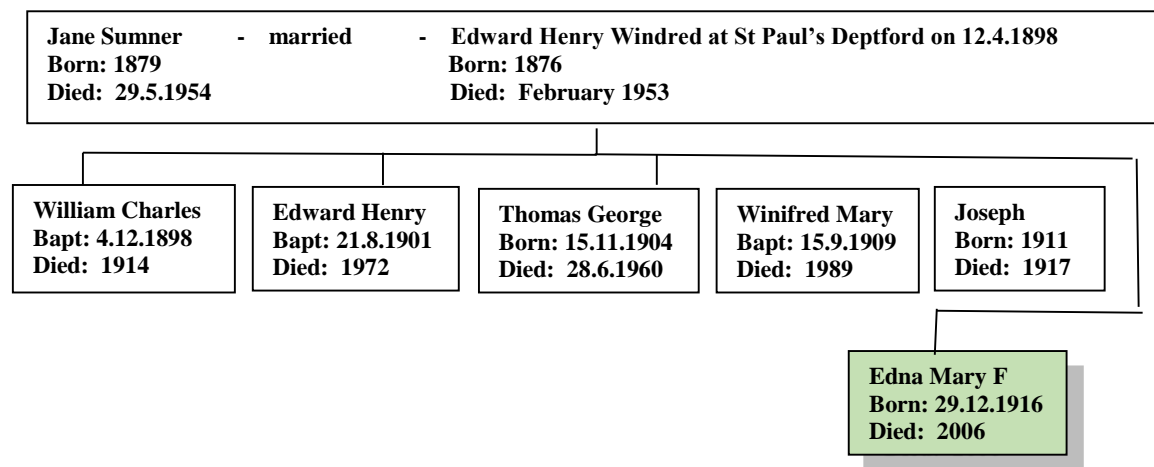

Edna Mary Windred 1916 - 2006

(The author's 4th Cousin once removed)
Web-site: www.mike-jl.co.uk

Family Lineage:

Edna Mary Windred was born in Greenwich, Kent on 29th December, 1916. She is the daughter of Jane and Edward Henry Windred.

Edna Mary Windred married Harold E Robinson at Deptford, Kent in 1938.

I cannot find a reference to any children from this marriage.

Edna Mary Robinson died in Surrey in 2006.