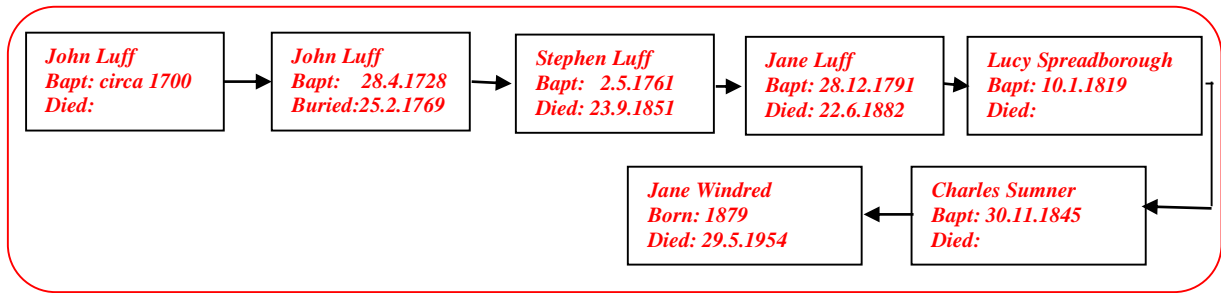

Edna Mary Windred 1916 - 2006

(The author's 4th Cousin once removed)
Web-site: www.mike-jl.co.uk

Family Lineage:

Edna Mary Windred was born in Greenwich, Kent on 29th December, 1916. She is the daughter of Jane and Edward Henry Windred.

Edna Mary Windred married Harold E Robinson at Deptford, Kent in 1938.

I cannot find a reference to any children from this marriage.

Edna Mary Robinson died in Surrey in 2006.