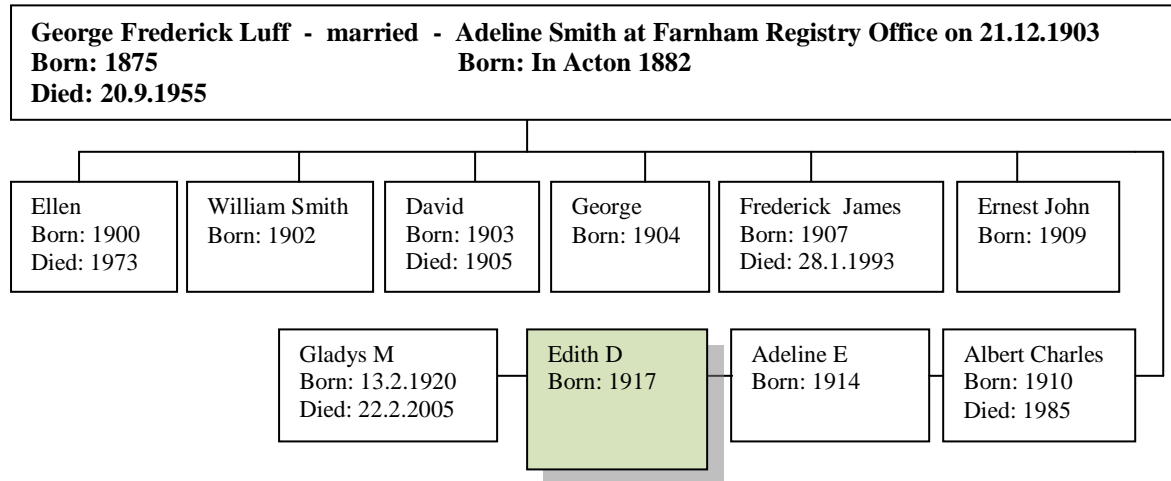

Edith D Luff 1917 -

This is a history of Edith D Luff (1917 -) and her family.

Any information, comments or observations on this records, please go to my Web page www.mike-jl.co.uk

Edith was born in Farnham in 1917. She was a daughter of George and Adeline Luff.

Edith married George F Young in Aldershot in 1936.

I have no further information about Edith.