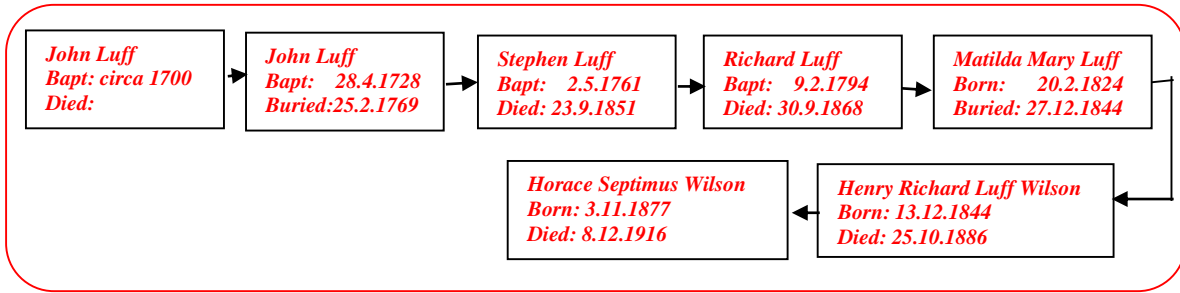

Colin Horace Stevens Wilson 1910 - 1986

(The author's 4th Cousin once removed)
Web-site: www.mike-jl.co.uk

Family Lineage:

Colin Horace Stevens Wilson was born on 17th July, 1910. He is the son of Horace Septimus and Maude Wilson.

Colin H R Stevens was baptized at Christ Church Mortlake, Surrey on 9th October, 1910.

Page 185

BAPTISMS solemnized in the Parish of *Mortlake*
in the County of *Surrey* in the Year *1910*

When Baptized.	Child's Christian Name.	Parents' Names.		Abode.	Quality, Trade, or Profession.	By whom the Ceremony was performed.
		Christian.	Surname.			
1910 October 9 th	William Edward B. 25 th July 1910.	Henry Emily A.C.C.	Bristow.	9. Kings Road.	Booker Attendant.	J.C. Foote Curate.
1910 October 9 th	Colin Horace Stevens B. 17 th July 1910.	Horace Septimus Maude.	Wilson.	8. Spenser Gardens.	Surveyor.	J.C. Foote Curate.
1910 October 9 th	Leonard Horace B. 5 th Sep. 1910.	Horace Frances Fanny	Worsam.	312 Upper Richmond Road.	Iron-Monger.	J.C. Foote Curate.
1910 October 9 th	Richard Carl Frederick B. Aug. 17 th 1910.	Richard Jessie Elnedine Maude.	Mehlkopf.	30. Deanhill Road.	Manager of Bank.	J.C. Foote Curate.
1910 October 9 th	Phyllis B. Aug. 29 th 1910.	William John Charlotte	Mitchell.	41. Greenadyke Avenue.	Manufacturing Agent.	J.C. Foote Curate.
1910 October 9 th	Walker Mervyn Wankham B. 2 nd Nov. 1910.	Walker Beatrice	Smith.	55. Greenadyke Avenue.	Breeder.	J.C. Foote Curate.
18 Oct 15 th	Joan Esther B. 16 th Sept 1890.	Charles Joyner & Lucie Esther	Jackson	47 St. Leonard's Road	Slippers Buyer	Horace Maude Vicar
18 Oct 24 th	Donald John Percival B. April 6 th 1910.	William Stedkey & Eleanor Wilkins	Clark.	78. East Sheen Avenue.	Chartered Accountant.	J.C. Foote Curate.

The 1911 Census shows Colin, aged 8 months, was living with his parents at Spenser Gardens, East Sheen, West London.

CENSUS OF ENGLAND AND WALES, 1911.

Number of Schedule 24
(To be filled up by the Enumerator when required.)