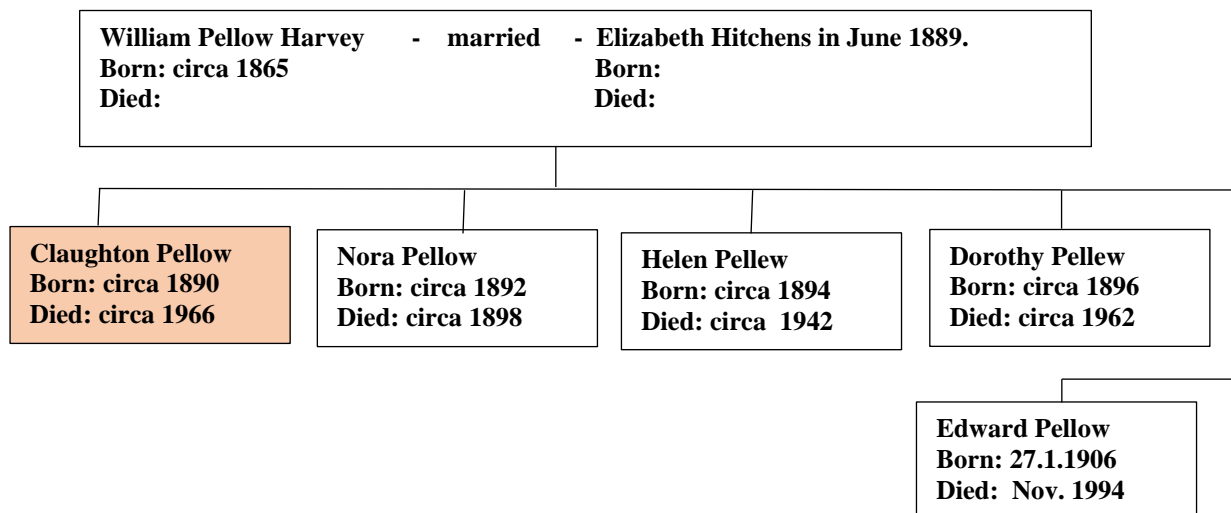

Claughton Pellow Harvey 1890 - 1966

(The author's 5th Cousin 1 x removed)
 Web-site www.mike-jl.co.uk

Family Lineage:

Claughton Pellow Harvey's birth was registered at Redruth in 1890. He is the son of William Pellow and Elizabeth Harvey.

It seems the family emigrated to Canada in the 1890's.

The family seems to have returned from Canada around 1905.

Continued.....