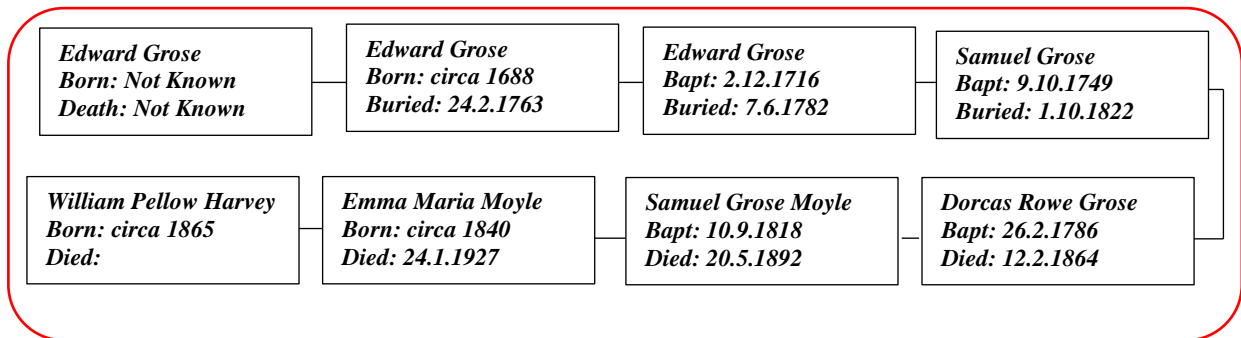

Claughton Pellow Harvey 1890 - 1966

(The author's 5th Cousin 1 x removed)
 Web-site www.mike-jl.co.uk

Family Lineage:

Claughton Pellow Harvey's birth was registered at Redruth in 1890. He is the son of William Pellow and Elizabeth Harvey.

It seems the family emigrated to Canada in the 1890's.

The family seems to have returned from Canada around 1905.

Continued.....