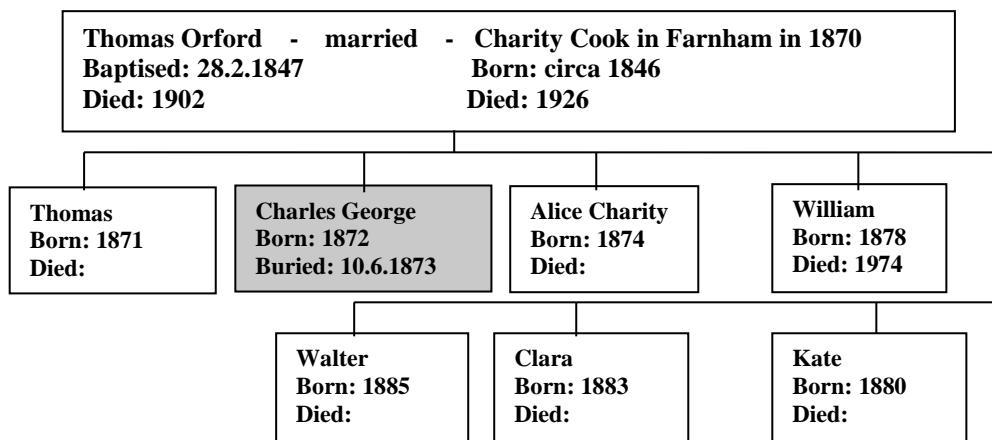

## Charles George Orford 1872 - 1873

(The author's 2nd Cousin twice removed)

web-site [www.mike-jl.co.uk](http://www.mike-jl.co.uk)

### Family Lineage:

Thomas Orford was born in Farnham 1872. He is the son of Thomas And Charity Orford.

Charles George Orford died and was buried in Farnham on 10<sup>th</sup> June, 1873.