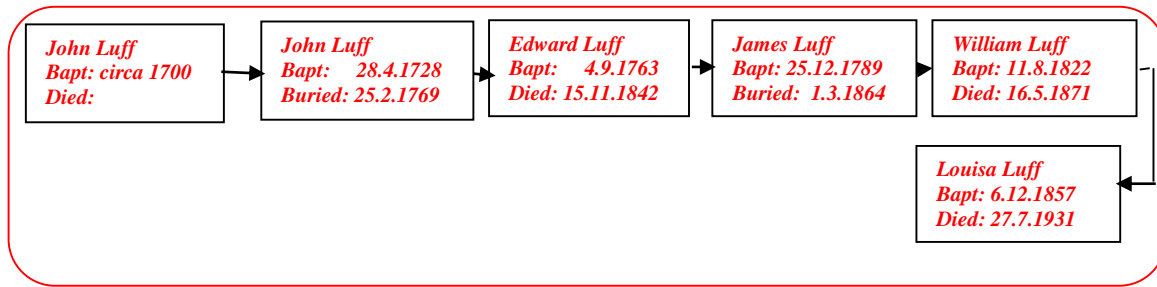

Bessie Irene Witcomb 1894 - 1952

(The author's 4th Cousin twice removed)
Web-site: www.mike-jl.co.uk

Family Lineage:

Bessie Irene Witcomb was born in Barnet, Middlesex in 1894. She is the daughter of Louisa and Robert Witcomb.

Bessie Irene Witcomb lived for most of her adult life at 124, Long Lane, Finchley with her sisters.

Bessie Irene Witcomb died a spinster on 13th April, 1952. She died at Ellern Mede Nursing Home, Totteridge, Barnet, Hertfordshire.

Extract from Will/Probate for Bessie Irene Witcomb.

WITCOMB Bessie Irene of 124 Long-lane Finchley **London N.3** spinster died 13 April 1952 at Ellern Mede Nursing Home Totteridge Barnet Hertfordshire Administration **London** 20 May to Louisa Elizabeth Witcomb spinster. Effects £646 0s. 8d.