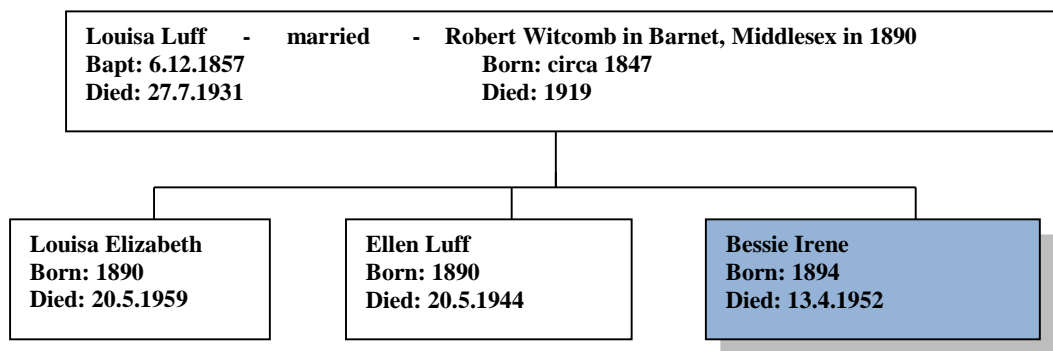

Bessie Irene Witcomb 1894 - 1952

(The author's 4th Cousin twice removed)
Web-site: www.mike-jl.co.uk

Family Lineage:

Bessie Irene Witcomb was born in Barnet, Middlesex in 1894. She is the daughter of Louisa and Robert Witcomb.

Bessie Irene Witcomb lived for most of her adult life at 124, Long Lane, Finchley with her sisters.

Bessie Irene Witcomb died a spinster on 13th April, 1952. She died at Ellern Mede Nursing Home, Totteridge, Barnet, Hertfordshire.