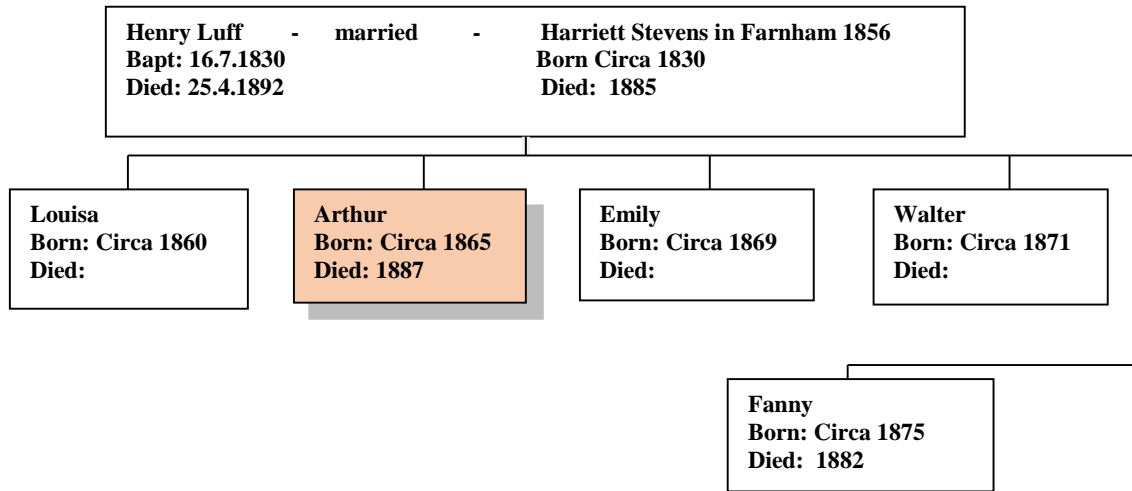

Arthur Luff 1865 - 1887

(The author's 3rd Cousin thrice removed)
Web-site: www.mike-jl.co.uk

Family Lineage:

Arthur Luff was born in Farnham, circa 1865. He was a son of Henry and Harriett Luff.

Continued.....

Arthur's mother, Harriet died in 1885. His father Henry then remarried. His new wife was called Jane, and she was 10 years younger than him.

Arthur died in Kensington in 1887.