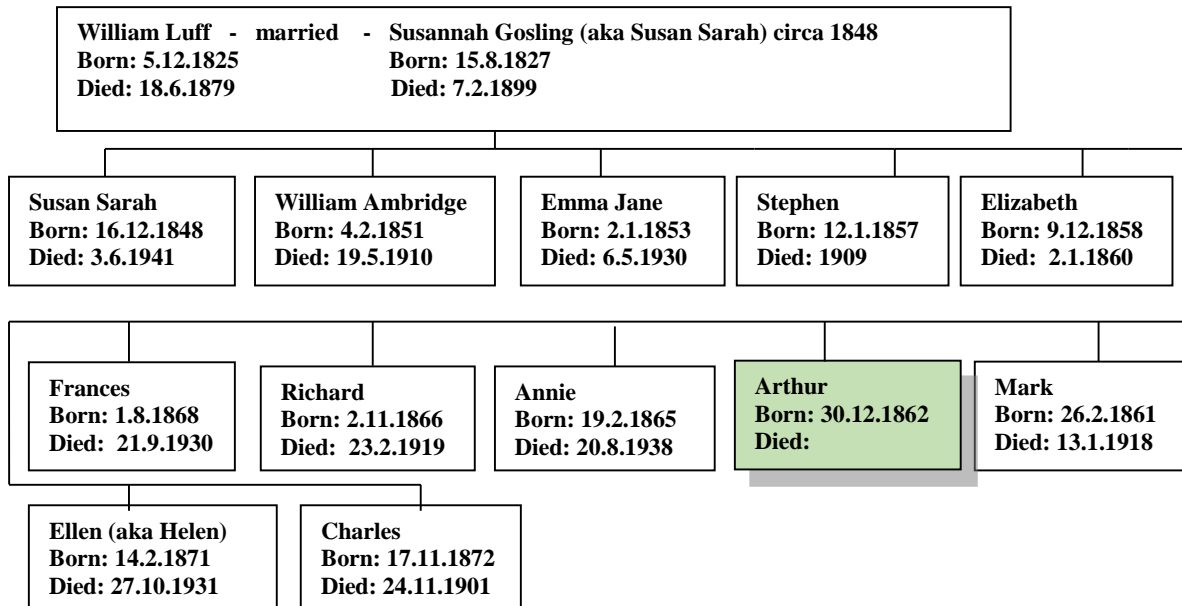

Arthur Luff 1862 -

(The author's 2nd Cousin thrice removed)
Web-site: www.mike-jl.co.uk

Family Lineage:

Arthur was born in Guernsey on 30th December, 1862 (Source: *International Genealogical Index*). He is the son of William and Susannah Luff.