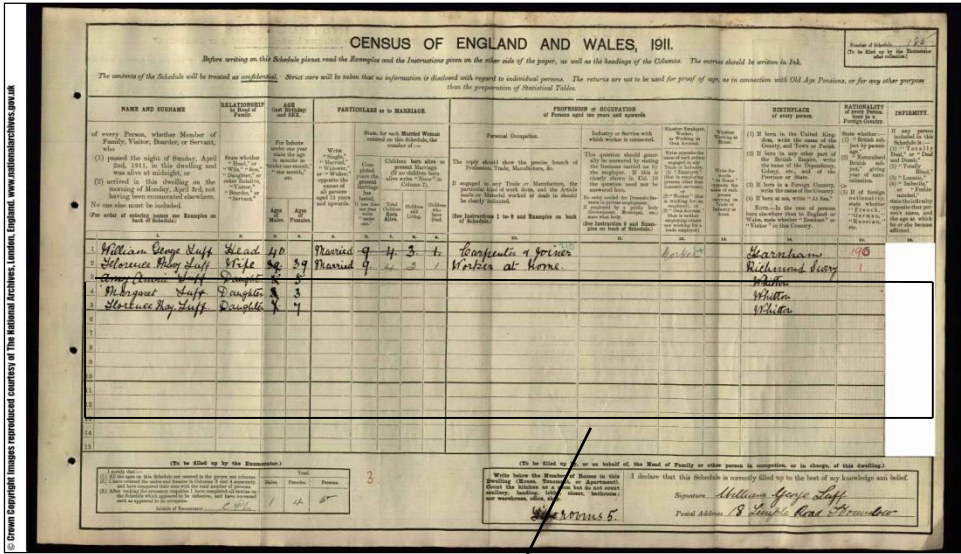

Continued.....

William George Luff - married - Florence Mary Cowper in Brentford in 1902
Baptised: 25.4.1869
Died: 7.2.1945
Born: 1870
Died:

Florence Gertrude
Bapt: 19.7.1903
Died: July - Sept 1903

Florence May
Born: 1.6.1904
Died: 8.5.1998

Amy Annie
Bapt: 27.5.1906
Died:

Margaret Eleanor
Born: Apr - June 1908
Died:

The 1911 Census shows Amy Annie, aged 5 years, and living with her father and mother at 18, Temple Road, Hounslow.

Extract from the 1911 Census taken on the night of 2nd April, 1911 in Hounslow, Middlesex