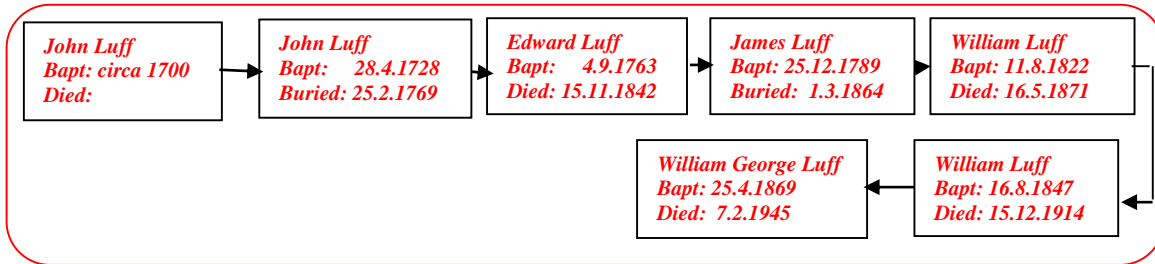

Amy Annie Luff 1906 -

(The author's 5th Cousin once removed)
 Web-site: www.mike-jl.co.uk

Family Lineage:

Amy Annie Luff was baptised on 27th May, 1906 in the village of Whitton near Hounslow. She is the daughter of William George and Florence Mary Luff.

Amy Annie
Bapt: 27.5.1906
Died:

Margaret Eleanor
Born: Apr - June 1908
Died:

The 1911 Census shows Amy Annie, aged 5 years, and living with her father and mother at 18, Temple Road, Hounslow.

Extract from the 1911 Census taken on the night of 2nd April, 1911 in Hounslow, Middlesex