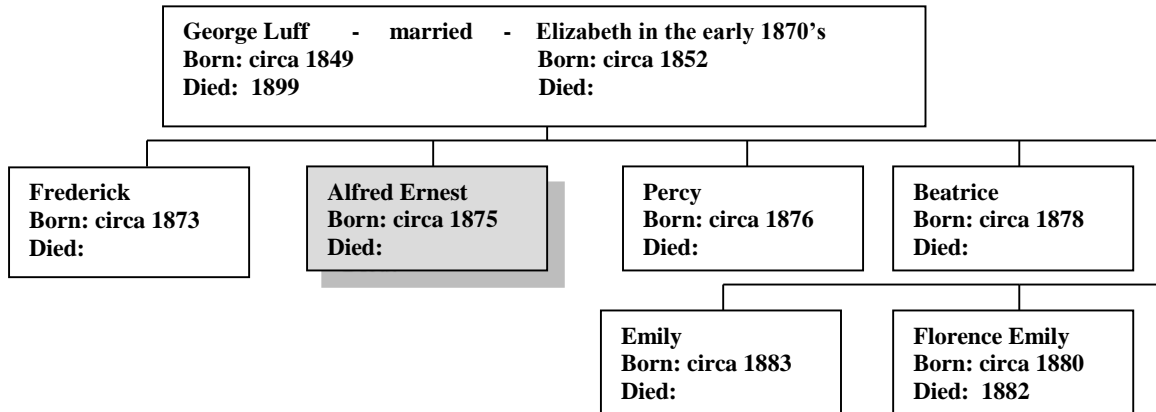

Family Lineage:

Alfred Ernest Luff was born in Hammersmith, Middlesex in 1875. He was the son of George and Elizabeth Luff.

Continued.....

The 1881 Census shows (Alfred) Ernest, aged 6, and living with his family at 17 Dalling Road, Hammersmith.