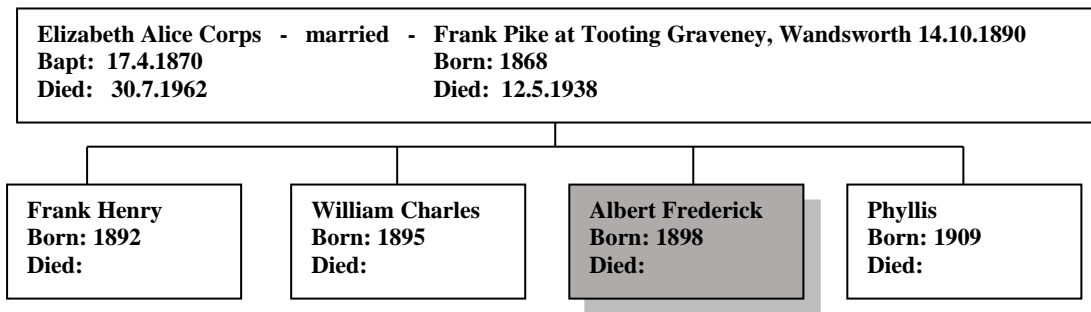

Albert Frederick Pike 1898 -

(The author's 3rd Cousin once removed)
web-site www.mike-jl.co.uk

Family Lineage:

Albert Frederick Pike was born in Catford in Kent in 1898. He was the son of Frank and Elizabeth Pike.

Continued.....

The 1911 Census shows Albert Frederick, now aged 13, living with his family at 56 Rainham Road, Kensal Rise, London N W.

CENSUS OF ENGLAND AND WALES, 1911.

Number of Schedule 338
(To be filled up by the Enumerator and returned.)