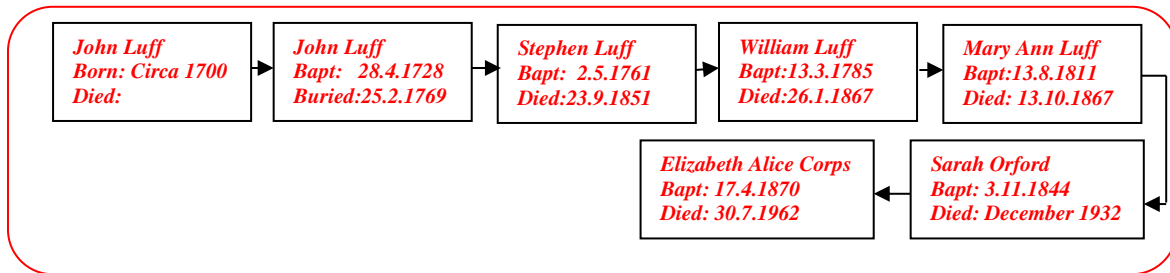

Albert Frederick Pike 1898 -

(The author's 3rd Cousin once removed)
web-site www.mike-jl.co.uk

Family Lineage:

Albert Frederick Pike was born in Catford in Kent in 1898. He was the son of Frank and Elizabeth Pike.

Continued.....

The 1901 Census shows Albert Frederick, aged 3, living with his family at 74, Silvermore, Lewisham.

Administrative County London.										The undermentioned Houses are situate within the boundaries of the										Page 40
Civil Parish			Ecclesiastical Parish			Ward of Municipal Borough			Parliamentary Borough			Town or Village or Hamlet								
Lewisham part of St Pancras part of Lewisham Borough			St Pancras part of Lewisham Borough			Silvermore			Lewisham part of St Pancras			Lewisham part of St Pancras								
Sub	ROAD, STREET No. and No. of NAME of HOUSE	HOUSES				Name and Surname of each Person	RELATION to Head of Family	Age last Birthday	PROFESSION OR OCCUPATION	Employer, Worker, or Own account	If Working at Home	WHERE BORN	(1) Deaf and Dumb (2) Blind (3) Lame (4) Imbecile, feeble-minded							
		Occupied	Unoccupied	Partly occupied	Partly unoccupied								1	2	3	4				
276	80	1			Agnes J. Poffey	Head	37	Seamstress	None		West Horsley									
276	70	1			Robert A. Poffey	Head	32	Police Constable	None		London									
277	72	1			George H. Pike	Head	57	Police Constable	None		London									
278	74	1			Sarah Pike	Wife	42	None	None		London									
279	76	1			William C. Pike	Son	6	None	None		Brixton									
280	78	1			Elizabeth A. Pike	Wife	31	None	None		Farnham									
281	80	1			Frank H. Pike	Son	9	None	None		Balham									
282	82	1			William C. Pike	Son	6	None	None		Brixton									
283	84	1			Albert F. Pike	Son	3	None	None		Catford									
9	Total of Males and of Females.											14	16							