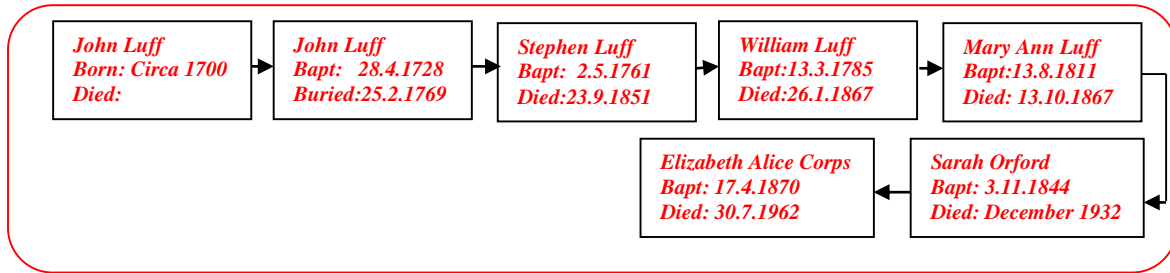

**Albert Frederick Pike 1898 -**

web-site [www.mike-jl.co.uk](http://www.mike-jl.co.uk)

**Family Lineage:**

Albert Frederick Pike was born in Catford in Kent in 1898. He was the son of Frank and Elizabeth Pike.

Continued.....

The 1901 Census shows Albert Frederick, aged 3, living with his family at 74, Silvermore, Lewisham.

Administrative County London.		The undermentioned Houses are situate within the boundaries of the										Page 40		
Civil Parish		Ecclesiastical Parish		Sanitary District		Ward of Municipal Borough		Electoral District		Parliamentary Borough		Town or Village or Hamlet		
Lewisham part of St. Lawrence parly		Lewisham parly		Lewisham parly		Lewisham parly		Lewisham parly		Lewisham parly		Lewisham parly		
Sub No.	ROAD, STREET No. and No. of NAME of HOUSE	HOUSES				Name and Surname of each Person	RELATION to Head of Family	Age last Birthday of	PROFESSION OR OCCUPATION	Employer, Worker, or Own account	If Working at Home	WHERE BORN	Remarks	
		Number	Occupied	Empty	Partly Empty								(1) Deaf and Dumb (2) Blind (3) Lame (4) Imbecile, feeble-minded	
276	80 Silvermore Rd	1				Robert J. Pike	Head	37	Police Officer	Worker		West Horsley		
276	70 do	1				Elizabeth A. Pike	Wife	31	None			Farnham		
277	82 do	1				Frank H. Pike	Son	9	None			Balham		
278	74 do	1				William C. Pike	Son	6	None			Brixton		
279	76 do	1				Albert F. Pike	Son	3	None			Catford		
280	78 do	1				Edna M. Pike	Daughter	3	None			Catford		
281	80 do	1				John C. Pike	Son	3	None			Catford		
282	82 do	1				Robert J. Pike	Head	37	Police Officer	Worker		West Horsley		
283	84 do	1				Elizabeth A. Pike	Wife	31	None			Farnham		
Total of inhabited Houses and of Tenements with less than Five Rooms		9				Total of Males and of Females		14	16					

Continued.....

The 1911 Census shows Albert Frederick, now aged 13, living with his family at 56 Rainham Road, Kensal Rise, London N W.

**CENSUS OF ENGLAND AND WALES, 1911.**

Number of Schedule 338  
(To be filled up by the Enumerator and returned.)