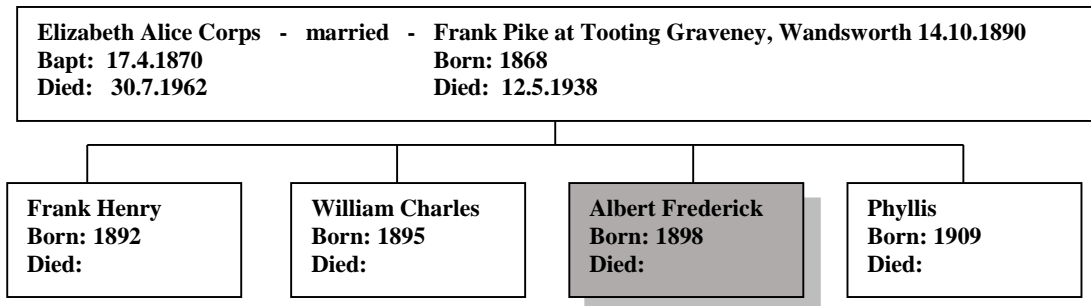

**Albert Frederick Pike 1898 -**

web-site [www.mike-jl.co.uk](http://www.mike-jl.co.uk)

**Family Lineage:**

Albert Frederick Pike was born in Catford in Kent in 1898. He was the son of Frank and Elizabeth Pike.

Continued.....

The 1901 Census shows Albert Frederick, aged 3, living with his family at 74, Silvermore, Lewisham.

Administrative County London.		The undermentioned Houses are situate within the boundaries of the										Page 40		
Civil Parish		Ecclesiastical Parish		Sanitary District		Ward of Municipal Borough		Electoral District		Parliamentary Borough		Town or Village or Hamlet		
Lewisham part of St. Lawrence parly		Lewisham parly		Lewisham parly		Lewisham parly		Lewisham parly		Lewisham parly		Lewisham parly		
Sub No.	ROAD, STREET No. and No. of NAME of HOUSE	HOUSES				Name and Surname of each Person	RELATION to Head of Family	Age last Birthday of	PROFESSION OR OCCUPATION	Employer, Worker, or Own account	If Working at Home	WHERE BORN	Remarks	
		Number	Occupied	Empty	Partly Empty								(1) Deaf and Dumb (2) Blind (3) Lame (4) Imbecile, feeble-minded	
276	80 Silvermore Rd	1				Robert J. Pike	Head	37	Police Officer	Worker		West Horsley		
276	70 do	1				Elizabeth A. Pike	Wife	31	None			Farnham		
277	82 do	1				Frank H. Pike	Son	9	None			Balham		
278	74 do	1				William C. Pike	Son	6	None			Brixton		
279	76 do	1				Albert F. Pike	Son	3	None			Catford		
280	78 do	1				Edna M. Pike	Daughter	3	None			Catford		
281	80 do	1				John C. Pike	Son	3	None			Catford		
282	82 do	1				Robert J. Pike	Head	37	Police Officer	Worker		West Horsley		
283	84 do	1				Elizabeth A. Pike	Wife	31	None			Farnham		
Total of inhabited Houses and of Tenements with less than Five Rooms		9				Total of Males and of Females		14	16					

Continued.....

The 1911 Census shows Albert Frederick, now aged 13, living with his family at 56 Rainham Road, Kensal Rise, London N W.

**CENSUS OF ENGLAND AND WALES, 1911.**

Number of Schedule 338  
(To be filled up by the Enumerator and returned.)