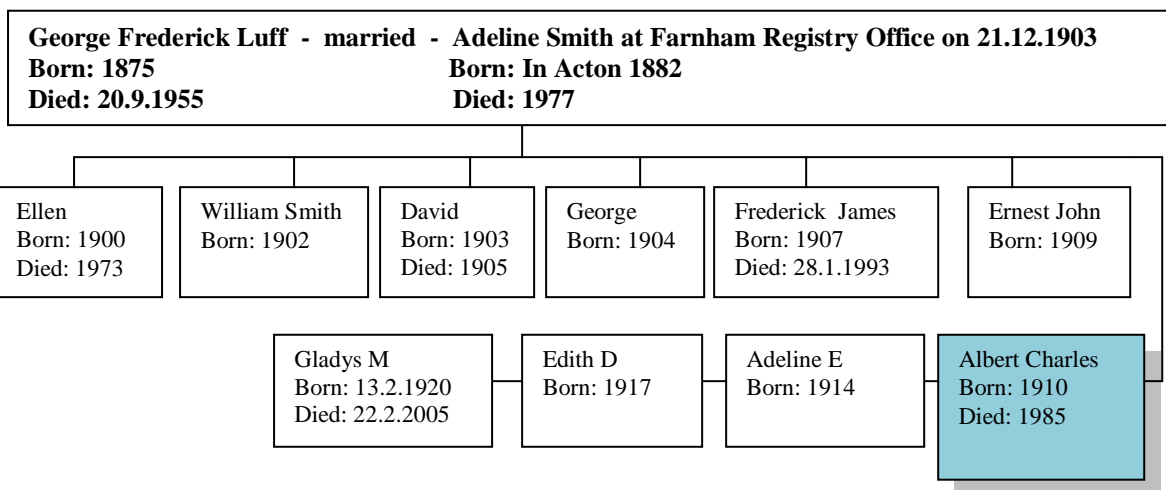

Albert Charles Luff 1910 - 1985

(1st Cousin twice removed)

Family Lineage:

Albert Charles was born in Chelsea on 31st December, 1910. He was a son of George and Adeline Luff.

Extract from the 1911 Census taken on 2nd April, 1911 in Chelsea, London.

CENSUS OF ENGLAND AND WALES, 1911.

Before writing on this Schedule please read the Examples and the Instructions given on the other side of the paper, as well as the headings of the Columns. The entries should be written in Ink.