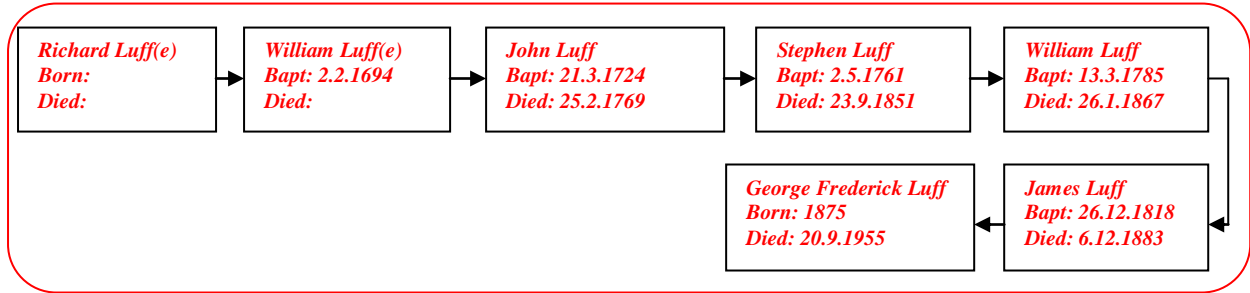

Albert Charles Luff 1910 - 1985

(1st Cousin twice removed)

Family Lineage:

Albert Charles was born in Chelsea on 31st December, 1910. He was a son of George and Adeline Luff.

Extract from the 1911 Census taken on 2nd April, 1911 in Chelsea, London.

CENSUS OF ENGLAND AND WALES, 1911.

Before writing on this Schedule please read the Examples and the Instructions given on the other side of the paper, as well as the headings of the Columns. The entries should be written in Ink.