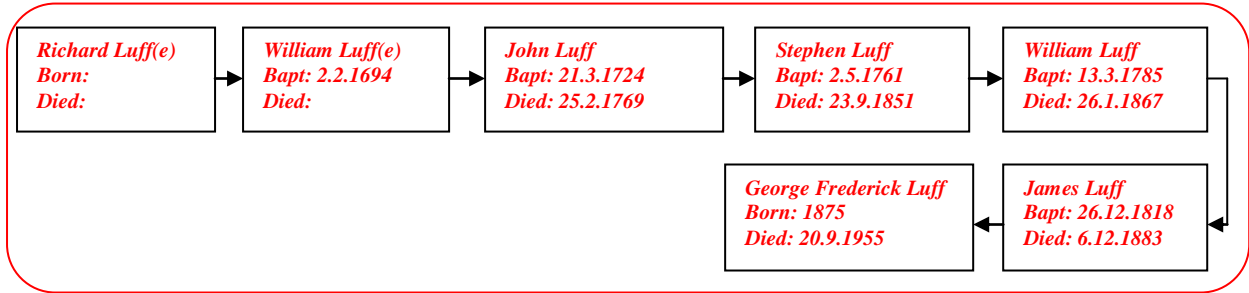

Adeline E Luff 1914 -

(1st Cousin twice removed)

Family Lineage:

Adeline was born in Farnham in 1914. She was a daughter of George and Adeline Luff.

Adeline married Henry Allen in Aldershot in 1933.

I have no further information about Adeline or her family.