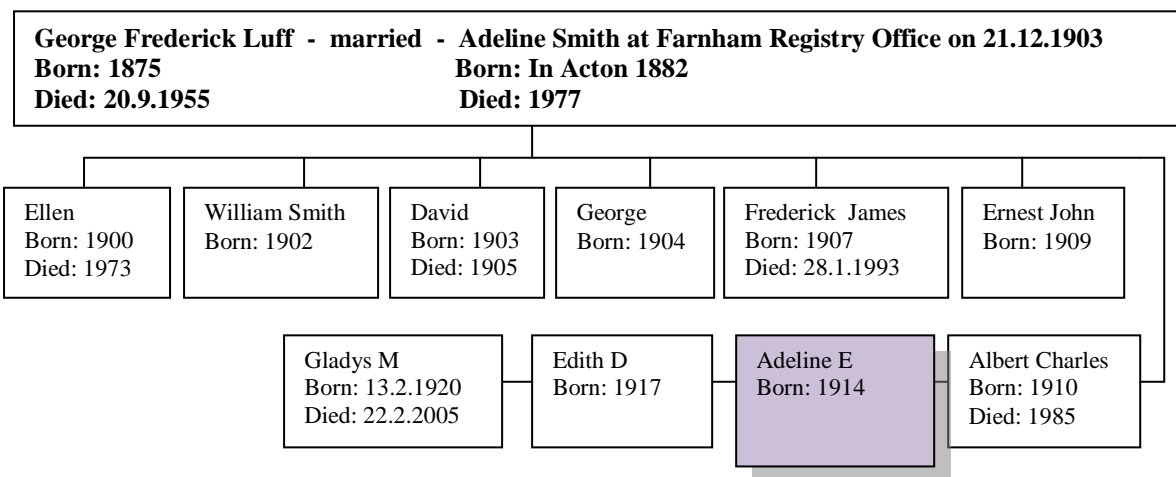

Adeline E Luff 1914 -

(1st Cousin twice removed)

Family Lineage:

Adeline was born in Farnham in 1914. She was a daughter of George and Adeline Luff.

Adeline married Henry Allen in Aldershot in 1933.

I have no further information about Adeline or her family.