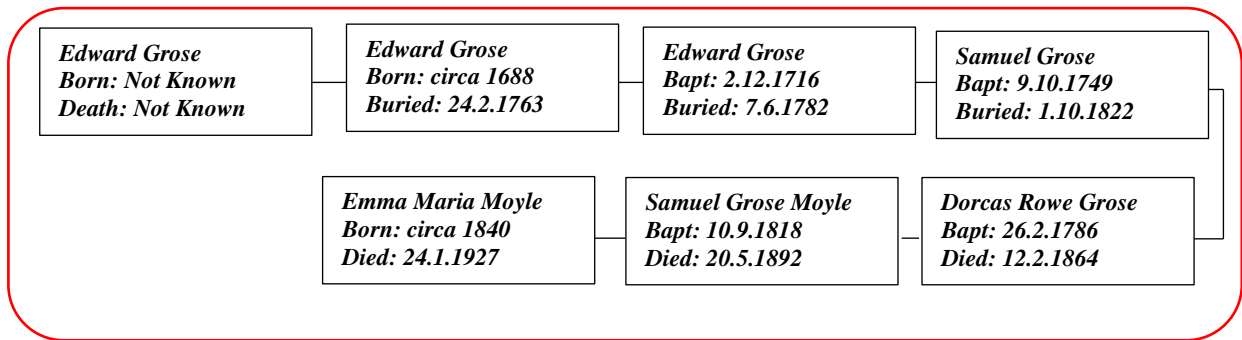

**Ada Pellow Harvey 1863 - 1863**

(The author's 4th Cousin 2 x removed )  
 Web-site [www.mike-jl.co.uk](http://www.mike-jl.co.uk)

Family Lineage:

Ada Pellow Harvey is the daughter of Emma Maria & William Henry Harvey. Ada's birth was registered in Truro in the 1<sup>st</sup> Quarter of 1863, her death was recorded in September in 1863 in Truro.